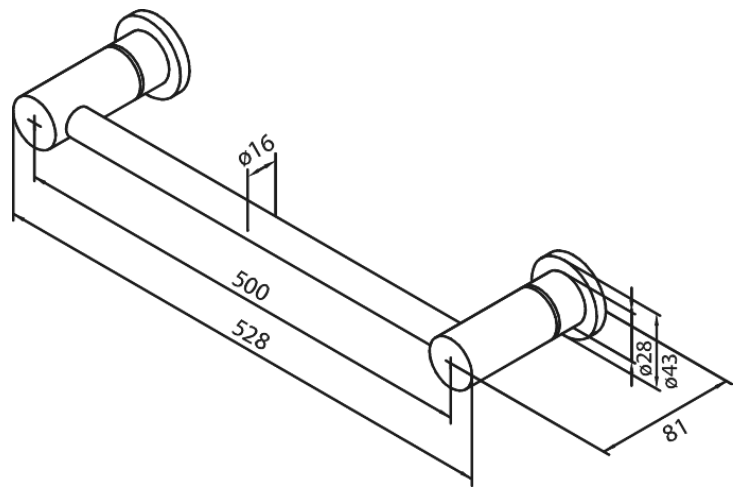

Silhouet

Towel Rail 500 mm

Article no.: 4830400
Finish: Chrome
Series: Silhouet

EAN no.: 5708516016489

FM Mattsson Mora Group Denmark
Hvidkærvej 48, 5250 Odense SV, DK-56416218

+45 88 33 00 34 damixa-international@fmm-mora.com